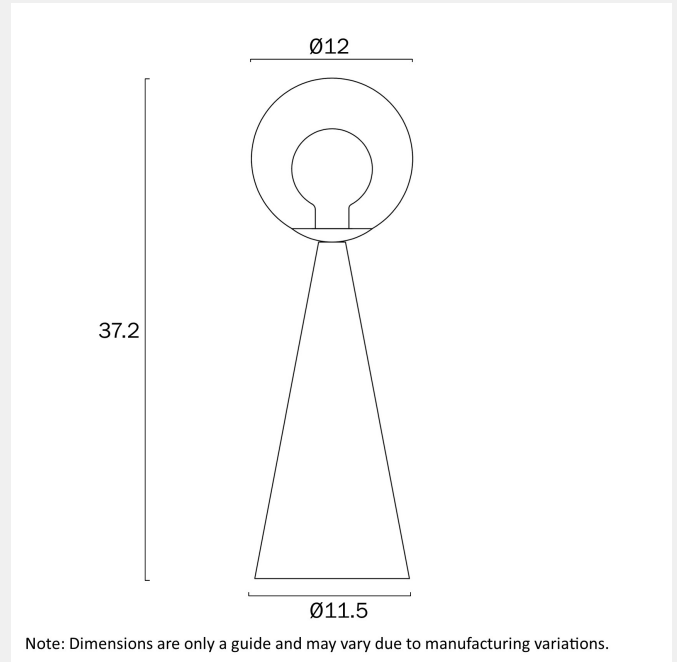

MOSARI TABLE LAMP

LIGHT SOURCE

Voltage Input

240V

Total Wattage (max)

6

Globe Type

G9

Fixture Material

Iron, Glass

Glass Color

Frost, Clear

PRODUCT DIMENSIONS

Fixture Weight (Kg)

1.07

Fixture Height (cm)