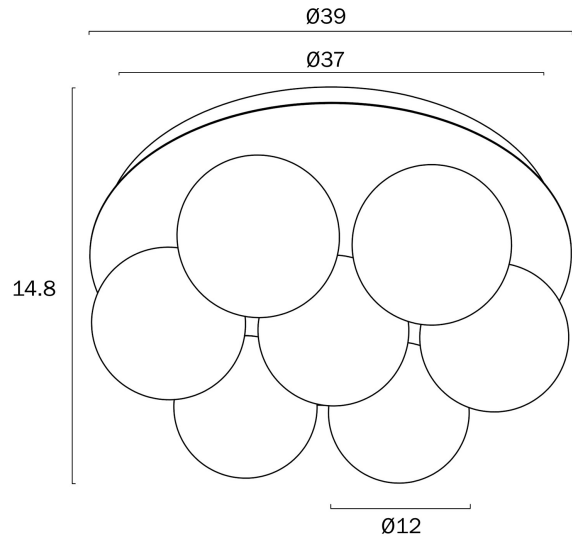

MOSARI 7 CTC CEILING LIGHT

Note: Dimensions are only a guide and may vary due to manufacturing variations.

LIGHT SOURCE

Voltage Input

240V

Total Wattage (max)

42

Globe Type

G9

Globe / Light Source qty

7

Globe / Light Source included

No

Dimmable

Globe Dependant

SPECIFICATIONS

Frost,Clear

Diffuser Material

Glass

PRODUCT DIMENSIONS

Fixture Weight (Kg)

2.15

WARRANTY

Replacement Warranty