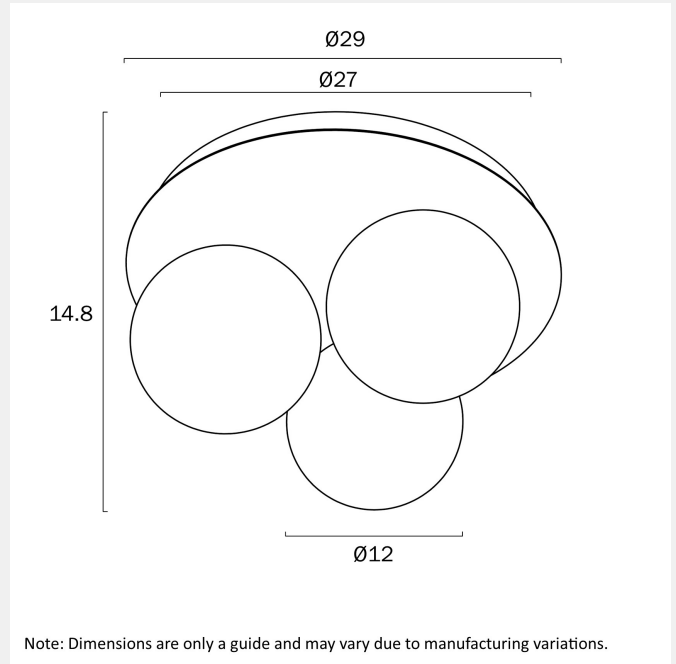

MOSARI 3 CTC CEILING LIGHT

LIGHT SOURCE

Voltage Input

240V

Total Wattage (max)

18

Globe Type

G9

Globe / Light Source qty

3

Globe / Light Source included

No

Dimmable

Globe Dependant

SPECIFICATIONS

Lead and Plug

No

IP rating

IP20

Electrical Protection

CLASS I - HIGH VOLTAGE, EARTH REQUIRED

Height Adjustable?

No

Mounting

Surface

Raked Ceiling Compatible

Yes

COLOUR AND MATERIAL

Fixture Material

Iron,Glass

Glass Color

Frost,Clear

Diffuser Material

Glass

PRODUCT DIMENSIONS

Fixture Weight (Kg)

1.17

WARRANTY

Replacement Warranty

*3 Years