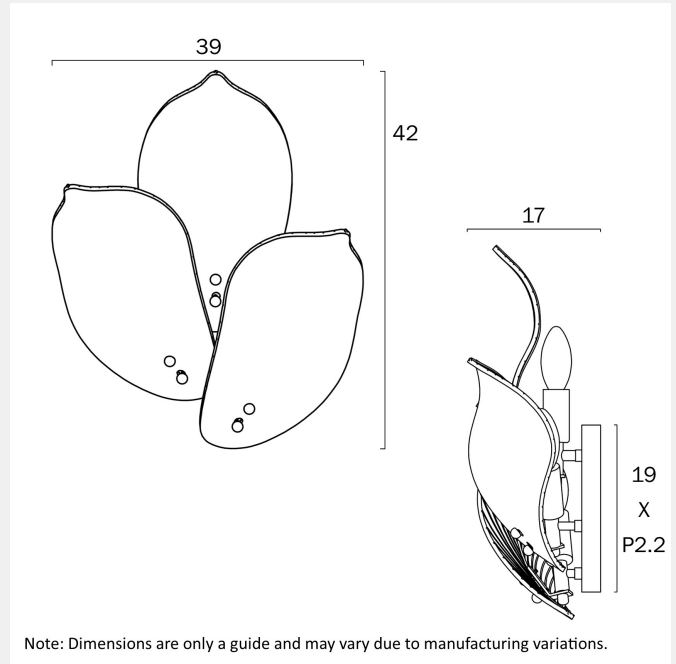

MONTE WALL LIGHT

LIGHT SOURCE

Voltage Input

240V

Total Wattage (max)

75

Globe Type

E14

No

IP rating

IP20

Electrical Protection

CLASS I - HIGH VOLTAGE, EARTH REQUIRED

Mounting

Surface

Height Adjustable?

No

COLOUR AND MATERIAL

Fixture Material

Iron,Glass

PRODUCT DIMENSIONS

Fixture Weight (Kg)

2

Fixture Width (cm)

39

Fixture Height (cm)

42

WARRANTY

Replacement Warranty

*3 Years

CARE

Care Instructions