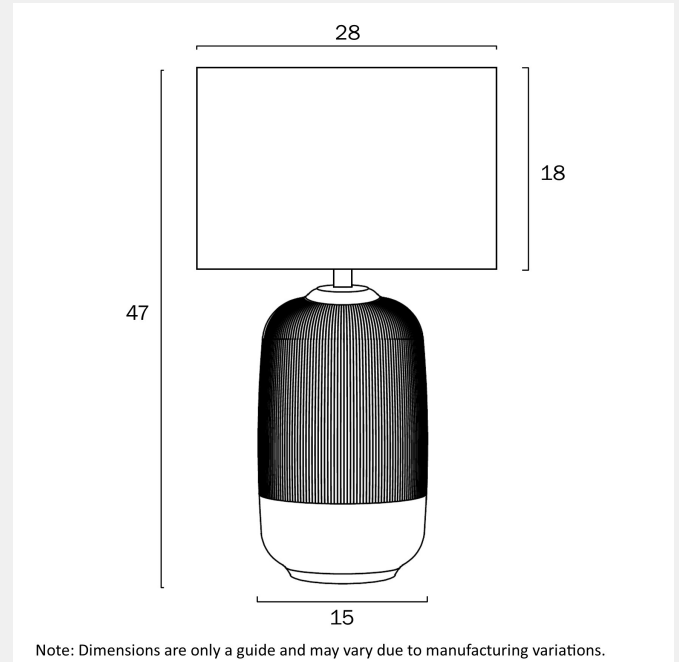

MISTY CERAMIC TABLE LAMP

LIGHT SOURCE

Voltage Input

240V

Total Wattage (max)

25

Globe Type

E27

Fixture Material

Fabric,Ceramic

PRODUCT DIMENSIONS

Fixture Height (cm)

47

Cable Length (cm)

180 (30+Inline Switch+150)

WARRANTY