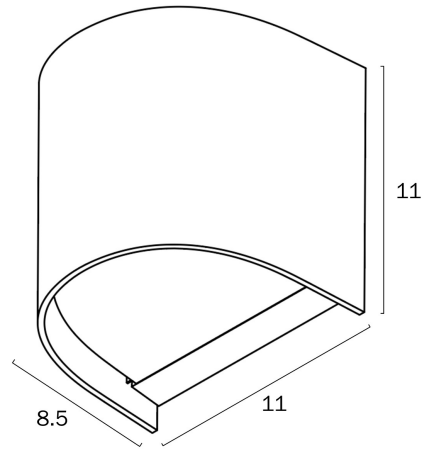

## MIRO SINGLE EXTERIOR WALL LIGHT

Note: Dimensions are only a guide and may vary due to manufacturing variations.

### LIGHT SOURCE

**Voltage Input**

240V

**Total Wattage (max)**

6

**Globe Type**

GU10

**Globe / Light Source qty**

### PRODUCT DIMENSIONS

**Fixture Weight (Kg)**

0.25

**Fixture Height (cm)**

11

**Fixture Width (cm)**

11