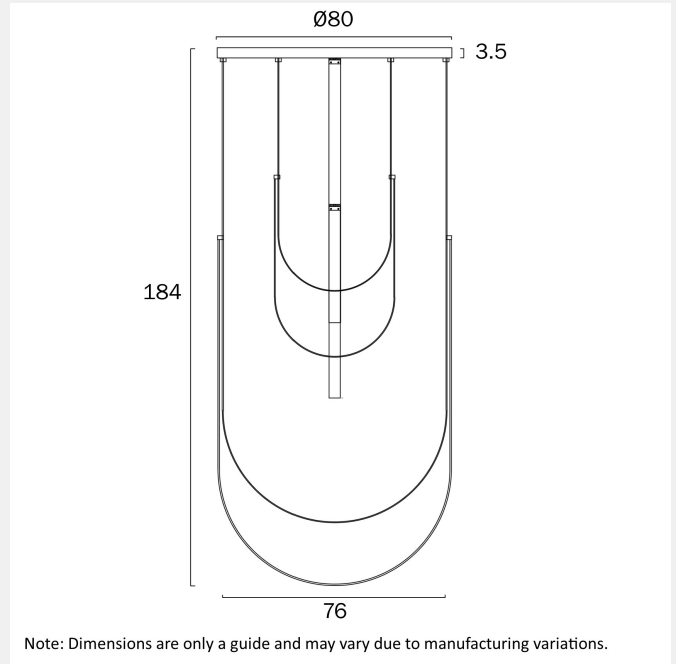

## MIO LED PENDANT LIGHT

Note: Dimensions are only a guide and may vary due to manufacturing variations.

### LIGHT SOURCE

**Voltage Input**

240V

**Total Wattage (max)**

128

**Globe Type**

LED integrated SMD

**Globe / Light Source included**

## PRODUCT DIMENSIONS

---

**Fixture Weight (Kg)**

12

**Fixture Height (cm)**

184

**Fixture Length (cm)**

76

**Fixture Width (cm)**

80