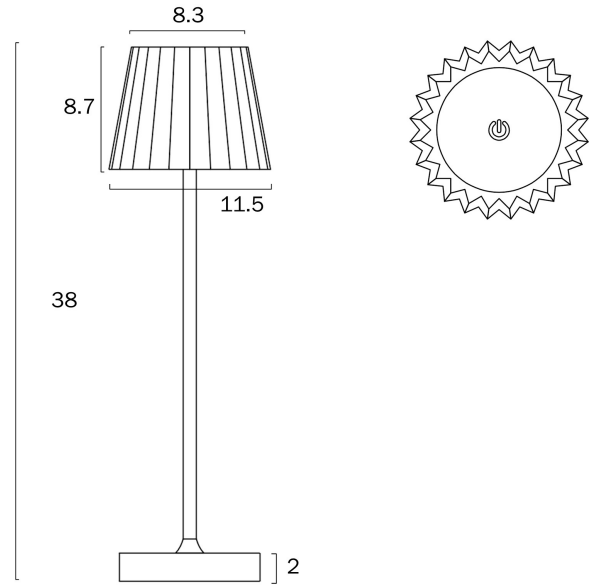

MINDY LED RECHARGEABLE TABLE LAMP

Note: Dimensions are only a guide and may vary due to manufacturing variations.

LIGHT SOURCE

Voltage Input

240V

Total Wattage (max)

3

Globe Type

LED integrated SMD

Globe / Light Source qty

1

Globe / Light Source included

Yes

Color Kelvin

3 CCT (3000k - 4000k - 5000k)

Color Temperature

Electrical Protection

CLASS III - LOW VOLTAGE, <54v

COLOUR AND MATERIAL

Fixture Material

Iron

PRODUCT DIMENSIONS

Fixture Weight (Kg)

1.03