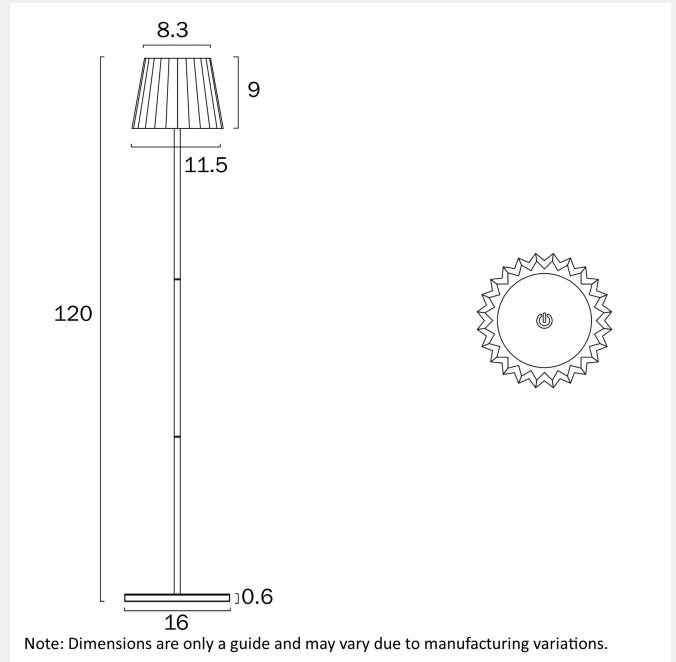

MINDY LED RECHARGEABLE FLOOR LAMP

LIGHT SOURCE

Total Wattage (max)

3

Globe Type

LED integrated SMD

Globe / Light Source included

Yes

Color Kelvin

3 CCT (3000k - 4000k - 5000k)

Color Temperature

Warm White; Natural White; Cool White

Dimmable

Touch

CRI (Color Rendering Index)

>80

Lumens

300

SPECIFICATIONS

USB Port

Yes

Switch

Yes - 3 way Touch Switch

IP rating

IP54

Battery Capacity (mAh)

2x2000 (6-24 hour capacity)

Height Adjustable?

Yes

Electrical Protection

CLASS III - LOW VOLTAGE, <54v

COLOUR AND MATERIAL

Fixture Material

Iron

PRODUCT DIMENSIONS

Fixture Weight (Kg)

1.5

Fixture Height (cm)

120

Cable Length (cm)

100