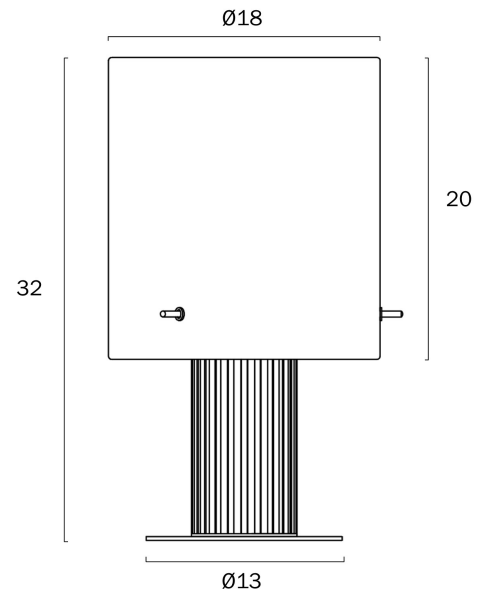

## MIKA TABLE LAMP

Note: Dimensions are only a guide and may vary due to manufacturing variations.

### LIGHT SOURCE

**Voltage Input**

240V

**Total Wattage (max)**

25

**Globe Type**

E27

**Globe / Light Source qty**

### SPECIFICATIONS

**Lead and Plug**

Yes

**Switch**

Inline Switch

**IP rating**

IP20

**Height Adjustable?**

### PRODUCT DIMENSIONS

**Fixture Weight (Kg)**

0.14

**Fixture Height (cm)**

32

**Cable Length (cm)**

180 (30+Inline Switch+150)