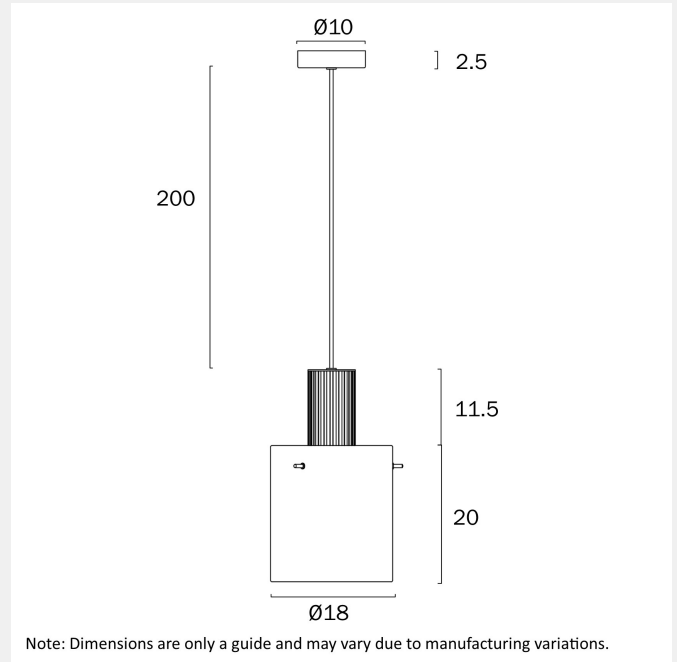

MIKA 18CM PENDANT LIGHT LARGE

LIGHT SOURCE

Voltage Input

240V

Total Wattage (max)

25

Globe Type

E27

Glass Color

Clear

WARRANTY

Replacement Warranty

*3 Years

PRODUCT DIMENSIONS

Fixture Weight (Kg)

1.5