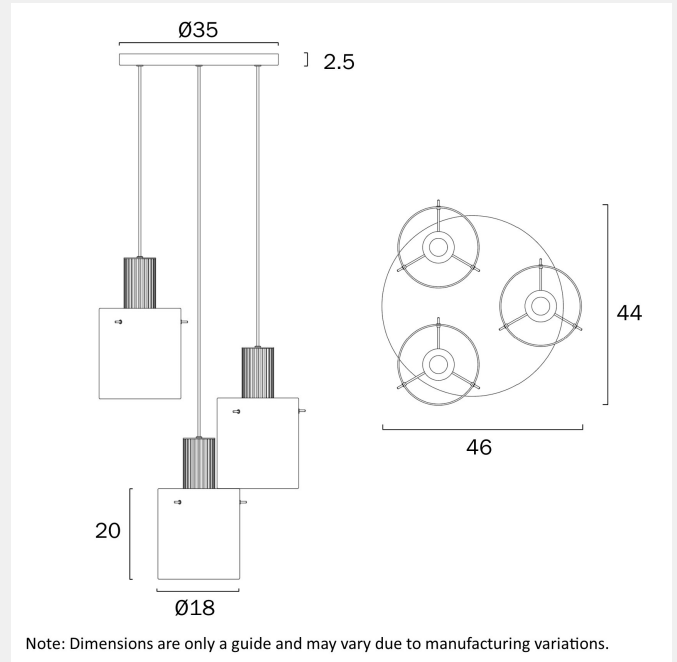

MIKA 3 PENDANT LIGHT

LIGHT SOURCE

Voltage Input

240V

Total Wattage (max)

75

Globe Type

E27

Globe / Light Source qty

3

Globe / Light Source included

No

Dimmable

Globe Dependant

SPECIFICATIONS

Lead and Plug

No

IP rating

IP20

Suspension Type

Textile

Height Adjustable?

Yes

Raked Ceiling Compatible

Yes

Mounting

Surface

Electrical Protection

CLASS I - HIGH VOLTAGE, EARTH REQUIRED

COLOUR AND MATERIAL

Fixture Material

Iron,Glass

Glass Color

Clear

WARRANTY

Replacement Warranty

*3 Years

PRODUCT DIMENSIONS

Fixture Weight (Kg)

5.1