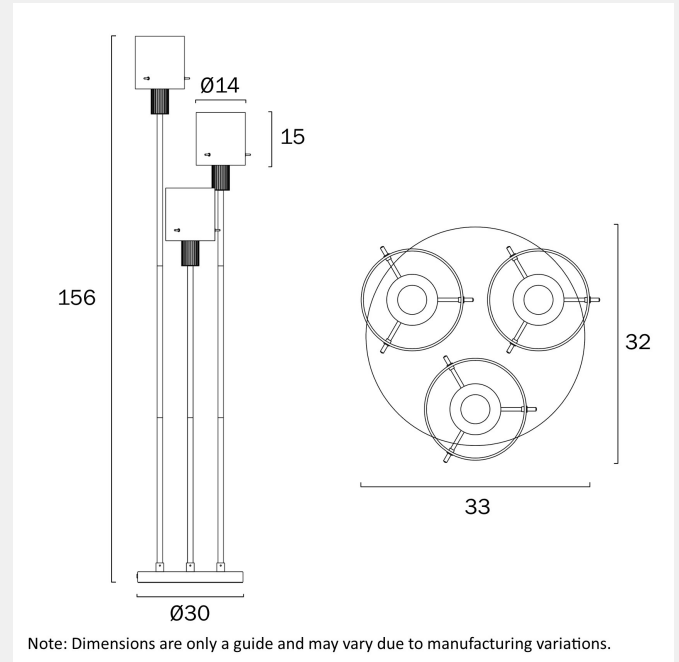

MIKA FLOOR LAMP

LIGHT SOURCE

Voltage Input

240V

Total Wattage (max)

75

Globe Type

E27

Globe / Light Source qty

3

Globe / Light Source included

No

Dimmable

Globe Dependant

SPECIFICATIONS

Lead and Plug

Yes

Switch

Foot Switch

IP rating

IP20

Height Adjustable?

No

Electrical Protection

CLASS II – DOUBLE INSULATED, EARTH NOT REQUIRED

COLOUR AND MATERIAL

Fixture Material

Iron,Glass

PRODUCT DIMENSIONS

Fixture Weight (Kg)

7

Fixture Height (cm)

156

Cable Length (cm)

200 (50+Foot Switch+150)

WARRANTY

Replacement Warranty

*3 Years