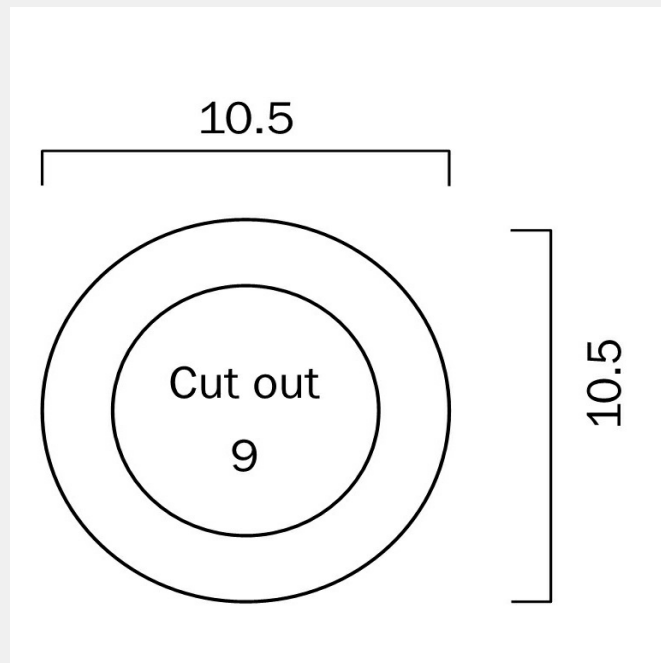

703 GIMBLE FRAME ONLY

LIGHT SOURCE

Globe / Light Source qty

1

Globe / Light Source included

No

SPECIFICATIONS

IP rating

Fixture Material

Aluminium

Diffuser Material

Plastic

PRODUCT DIMENSIONS

Cut Out (cm)

9

WARRANTY