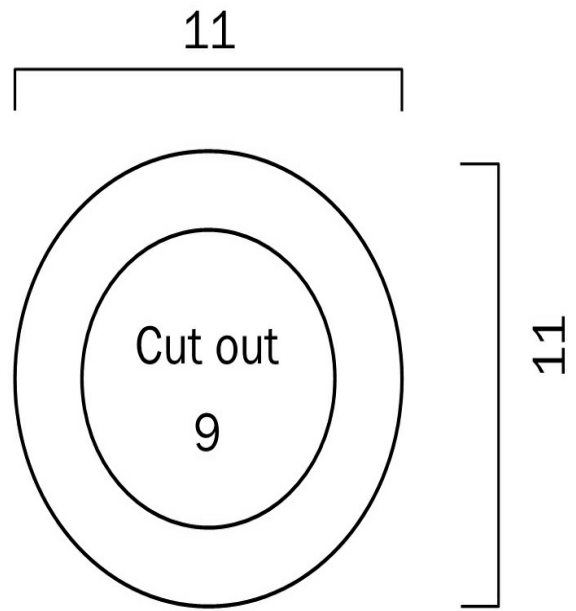

503 GIMBLE FRAME ONLY

LIGHT SOURCE

Globe / Light Source qty

1

Globe / Light Source included

No

SPECIFICATIONS

IP rating

Fixture Material

Aluminium

PRODUCT DIMENSIONS

Cut Out (cm)

9

WARRANTY

Replacement Warranty

*5 Years