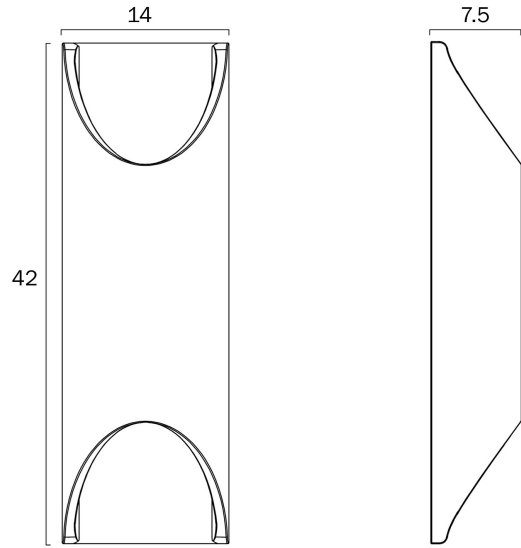

## MAZAL GYPSUM INDOOR WALL LIGHT

Note: Dimensions are only a guide and may vary due to manufacturing variations.

### LIGHT SOURCE

**Voltage Input**

240V

**Total Wattage (max)**

25

**Globe Type**

E14

**Globe / Light Source qty**

### PRODUCT DIMENSIONS

**Fixture Weight (Kg)**

1.6

**Fixture Width (cm)**

14

**Fixture Height (cm)**

42