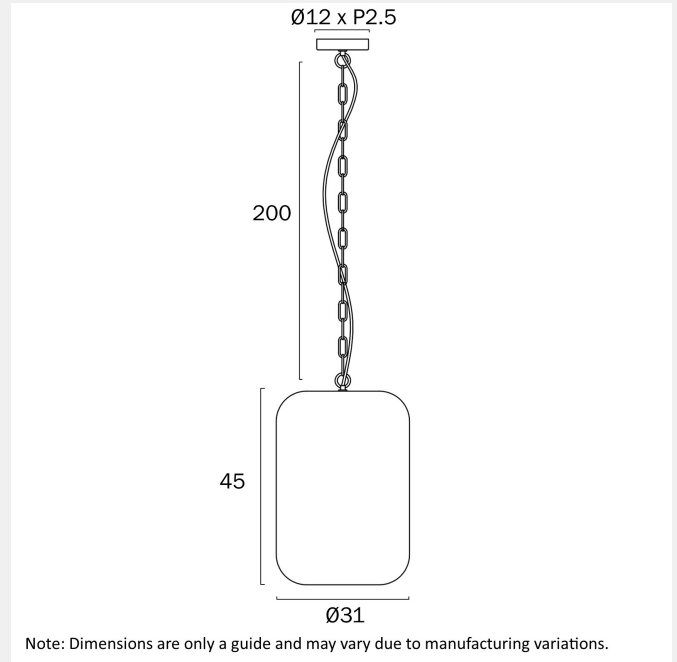

### LIGHT SOURCE

**Voltage Input**

240V

**Total Wattage (max)**

25

**Globe Type**

E27

**Globe / Light Source qty**

### PRODUCT DIMENSIONS

**Fixture Weight (Kg)**

1.9

**Fixture Height (cm)**

45

**Suspension Length (cm)**

200