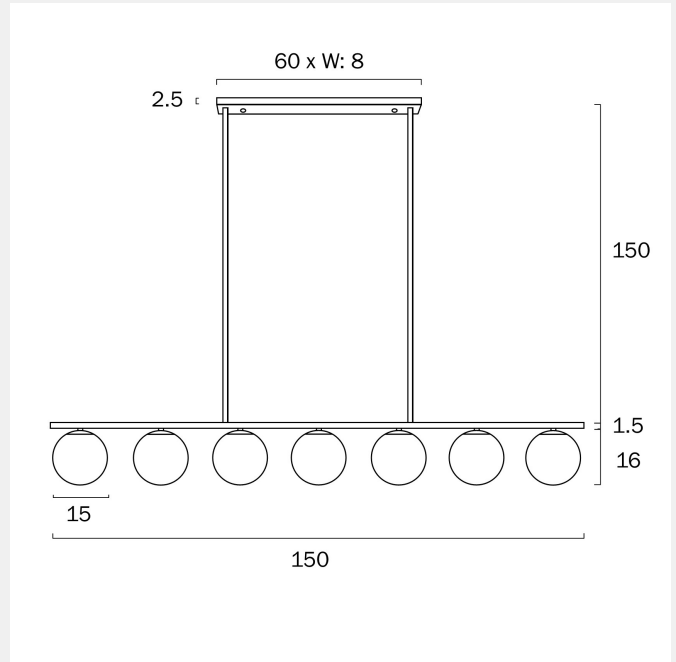

### LIGHT SOURCE

**Voltage Input**

240V

**Total Wattage (max)**

175

**Globe Type**

E27 - Fancy Round

**Globe / Light Source qty**

### PRODUCT DIMENSIONS

**Fixture Weight (Kg)**

5.7

## Fixture Height (cm)

17.5

## Fixture Width (cm)

15