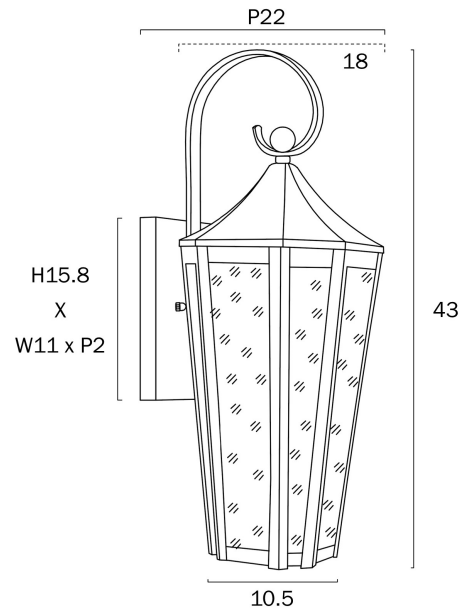

## MARQUES EXTERIOR WALL LIGHT

Note: Dimensions are only a guide and may vary due to manufacturing variations.

### LIGHT SOURCE

**Voltage Input**

240V

**Total Wattage (max)**

25

**Globe Type**

E27

**Globe / Light Source qty**

Surface

### PRODUCT DIMENSIONS

**Fixture Weight (Kg)**

1.94

**Fixture Height (cm)**

43

**Fixture Width (cm)**

18