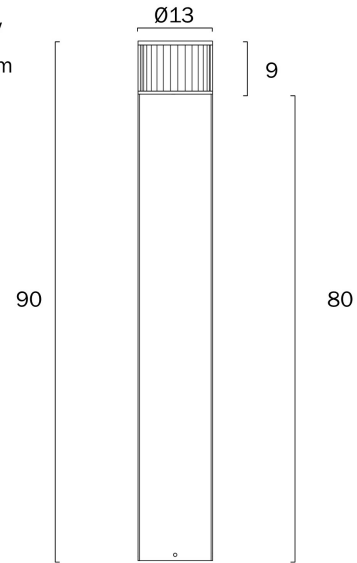

## MALABO 24V 240V EXTERIOR LED BOLLARD LIGHT

24V / 240V  
Cable 30 cm

Note: Dimensions are only a guide and may vary due to manufacturing variations.

### LIGHT SOURCE

**Voltage Input**

24V or 240V

**Total Wattage (max)**

12

**Globe Type**

LED integrated SMD

**Globe / Light Source qty**

### PRODUCT DIMENSIONS

**Fixture Weight (Kg)**

2.75

## Fixture Height (cm)

90