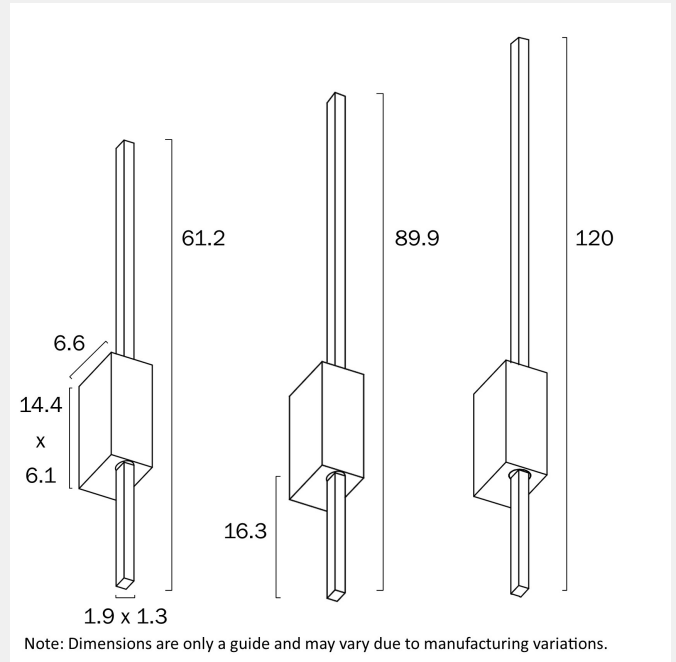

MADRAS 60CM WALL LIGHT

LIGHT SOURCE

Voltage Input

240V

Total Wattage (max)

12

Globe Type

LED integrated SMD

Fixture Material

Aluminium, Iron, Silicon, Polycarbonate

Diffuser Material

Polycarbonate

PRODUCT DIMENSIONS

Fixture Weight (Kg)

1.1

Fixture Width (cm)