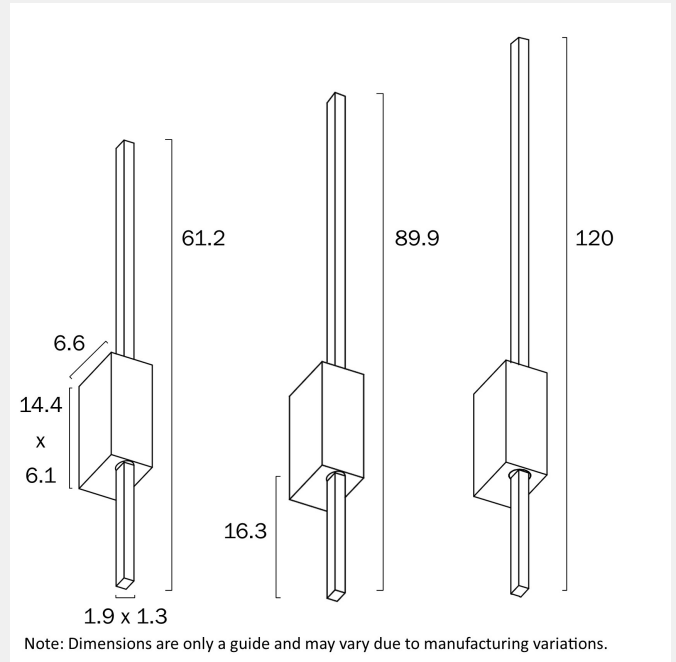

## MADRAS 120CM WALL LIGHT

### LIGHT SOURCE

**Voltage Input**

240V

**Total Wattage (max)**

24

**Globe Type**

LED integrated SMD

**Globe / Light Source qty**

### PRODUCT DIMENSIONS

**Fixture Weight (Kg)**

1.5

**Fixture Width (cm)**

6.1

Fixture Height (cm)

120