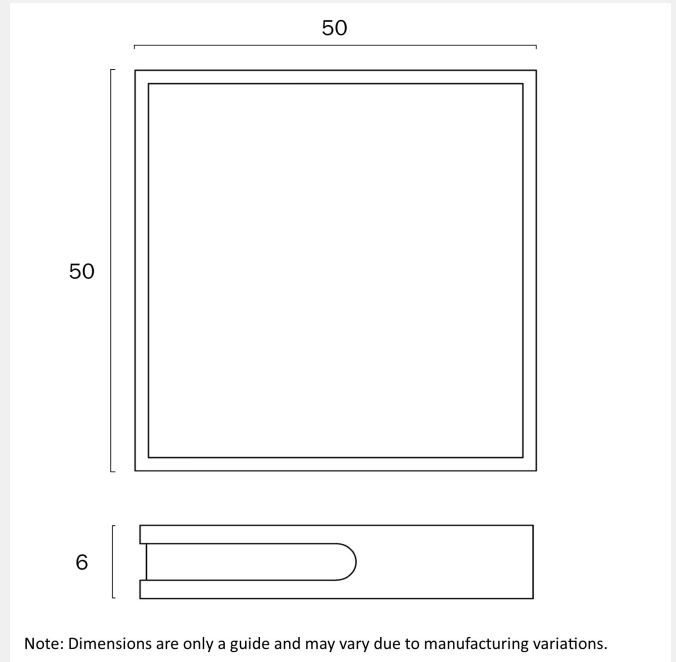

### LIGHT SOURCE

**Voltage Input**

240V

**Total Wattage (max)**

36

**Globe Type**

LED integrated SMD

**Globe / Light Source included**

### PRODUCT DIMENSIONS

**Fixture Weight (Kg)**

2.7

**telbix.**

Fixture Length (cm)

50

Fixture Width (cm)

50