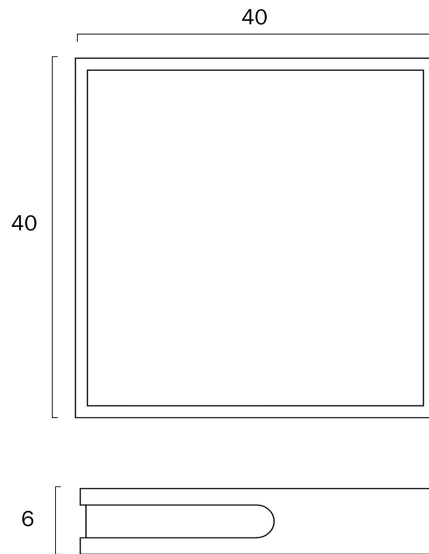

LYRIC 40CM 24W 3CCT SQUARE LED OYSTER STEP DIMMABLE CEILING LIGHT

Note: Dimensions are only a guide and may vary due to manufacturing variations.

LIGHT SOURCE

Voltage Input

240V

Total Wattage (max)

24

Globe Type