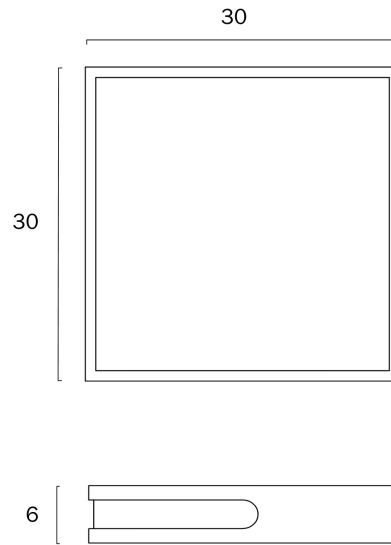

## LYRIC 30CM 12W 3CCT SQUARE LED OYSTER STEP DIMMABLE CEILING LIGHT

Note: Dimensions are only a guide and may vary due to manufacturing variations.

### LIGHT SOURCE

**Voltage Input**

240V

**Total Wattage (max)**

12

**Globe Type**

LED integrated SMD

**Globe / Light Source included**

### PRODUCT DIMENSIONS

**Fixture Weight (Kg)**

1.2

**telbix.**

Fixture Length (cm)

30

Fixture Width (cm)

30