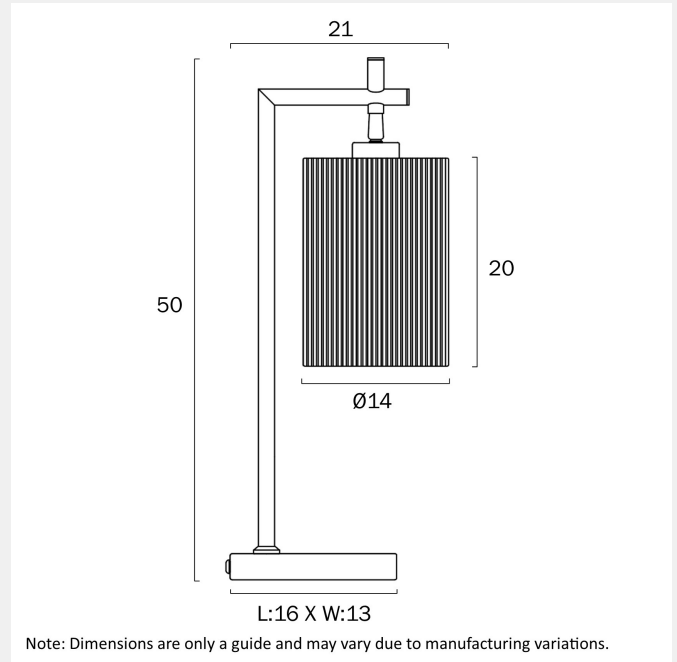

LYNDRA TABLE LAMP

LIGHT SOURCE

Voltage Input

240V

Total Wattage (max)

25

Globe Type

E27

CLASS II – DOUBLE INSULATED, EARTH NOT REQUIRED

COLOUR AND MATERIAL

Fixture Material

Iron,Natural Fiber

PRODUCT DIMENSIONS

Fixture Weight (Kg)

1.5

Fixture Height (cm)