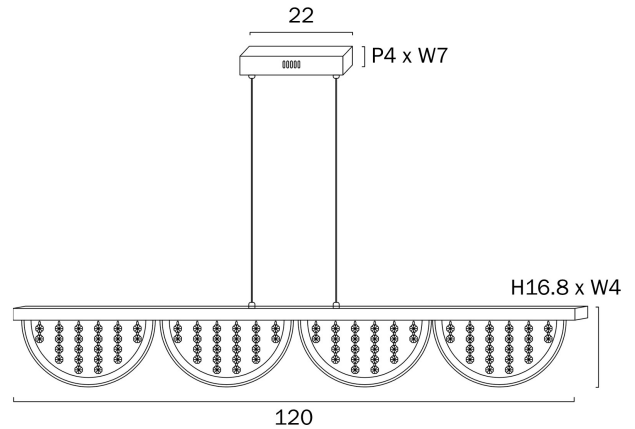

LUXIA 120CM PENDANT LIGHT

PE120

Note: Dimensions are only a guide and may vary due to manufacturing variations.

LIGHT SOURCE

Voltage Input

240V

Total Wattage (max)

24

Globe Type

LED integrated SMD

Globe / Light Source included

Yes

Color Kelvin

4000k

Color Temperature

Natural White

IP20

Height Adjustable?

Yes

Mounting

Surface

Electrical Protection

CLASS III – LOW VOLTAGE, <54v

Control Gear Included

Fixture Weight (Kg)

2.3

Telbix.

Fixture Height (cm)

16.8

Fixture Length (cm)

120

Fixture Width (cm)