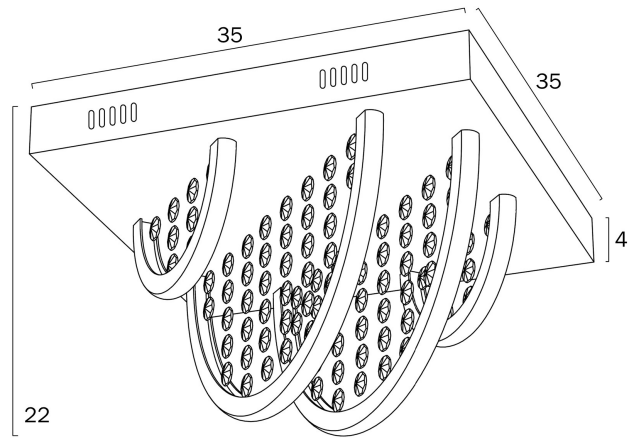

LUXIA 38CM PENDANT LIGHT SQUARE

C38S

Note: Dimensions are only a guide and may vary due to manufacturing variations.

LIGHT SOURCE

Voltage Input

240V

Total Wattage (max)

16

Globe Type

LED integrated SMD

Globe / Light Source included

Yes

Color Kelvin

4000k

Color Temperature

Natural White

*3 Years

PRODUCT DIMENSIONS

Fixture Weight (Kg)

2.3

Fixture Length (cm)

35

Fixture Width (cm)

35