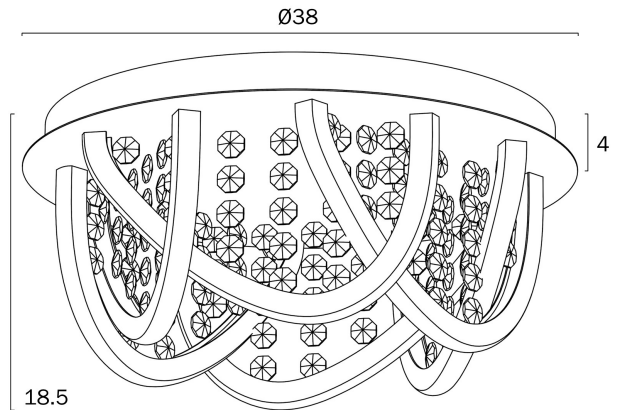

## LUXIA 38CM PENDANT LIGHT ROUND

C38R

Note: Dimensions are only a guide and may vary due to manufacturing variations.

### LIGHT SOURCE

**Voltage Input**

240V

**Total Wattage (max)**

24

**Globe Type**

LED integrated SMD

**Globe / Light Source included**

## PRODUCT DIMENSIONS

---

**Fixture Weight (Kg)**

2.6