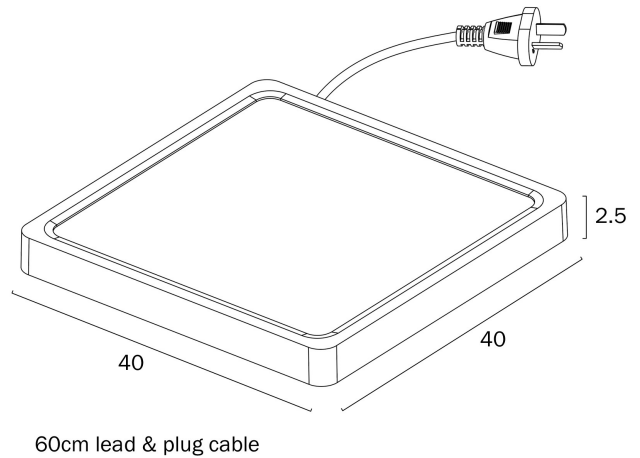

LUNOS 40CM 30W 3CCT SQUARE LED OYSTER DIMMABLE CEILING LIGHT

Note: Dimensions are only a guide and may vary due to manufacturing variations.

LIGHT SOURCE

Voltage Input

240V

Total Wattage (max)

30

Globe Type