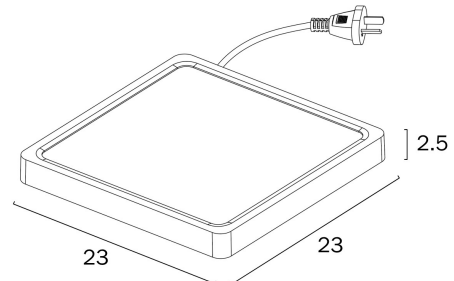

LUNOS 23CM 18W 3CCT SQUARE LED OYSTER DIMMABLE CEILING LIGHT

60cm lead & plug cable

Note: Dimensions are only a guide and may vary due to manufacturing variations.

LIGHT SOURCE

Voltage Input

240V

Total Wattage (max)