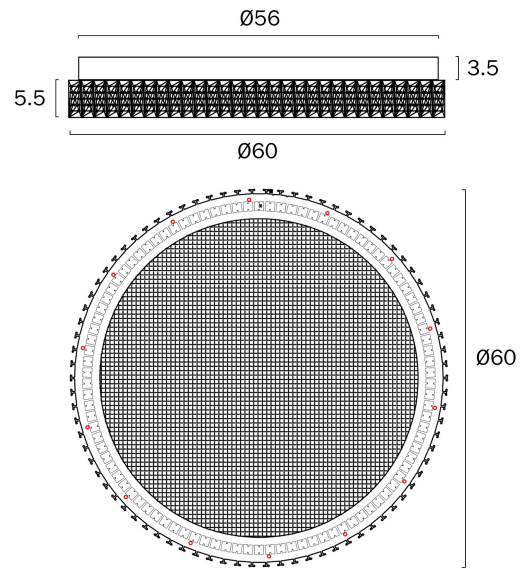

LUCENT 60CM 128W 3CCT LED OYSTER CEILING LIGHT

Note: Dimensions are only a guide and may vary due to manufacturing variations.

LIGHT SOURCE

Voltage Input

240V

Total Wattage (max)

128

Globe Type

LED integrated SMD

Globe / Light Source included

Yes

Color Kelvin

3 CCT (3300k - 4200k - 6500k)

Color Temperature

Warm White; Natural White; Daylight

Dimmable

No

CRI (Color Rendering Index)

>80

Lumens

14080

SPECIFICATIONS

Lead and Plug

No

Iron,Crystal

PRODUCT DIMENSIONS

Fixture Weight (Kg)

7

WARRANTY

Replacement Warranty

*3 Years

CARE