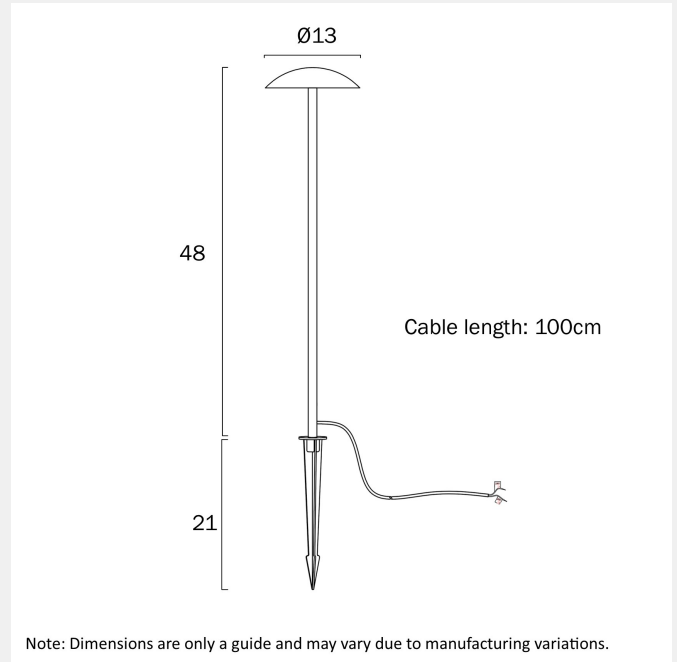

LUC 24V 5W EXTERIOR LED POST SPIKE LIGHT

LIGHT SOURCE

Voltage Input

24V

Total Wattage (max)

5

Globe Type

LED integrated SMD

Globe / Light Source qty

1

Globe / Light Source included

Yes

Color Kelvin

3000k

Color Temperature

Warm White

Diffuser Material

Polycarbonate

PRODUCT DIMENSIONS

Fixture Weight (Kg)

0.5

Fixture Height (cm)

48

Cable Length (cm)