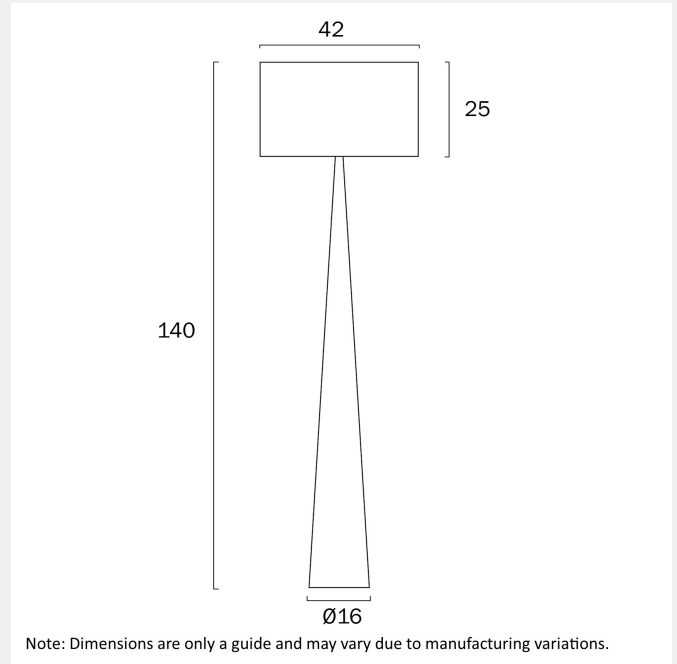

LOVISA FLOOR LAMP

LIGHT SOURCE

Voltage Input

240V

Total Wattage (max)

25

Globe Type

E27

Globe / Light Source qty

1

Globe / Light Source included

No

Dimmable

Globe Dependant

SPECIFICATIONS

Lead and Plug

Yes

Switch

Foot Switch

IP rating

IP20

Height Adjustable?

No

Electrical Protection

CLASS II – DOUBLE INSULATED, EARTH NOT REQUIRED

COLOUR AND MATERIAL

Fixture Material

Iron,Fabric

PRODUCT DIMENSIONS

Fixture Weight (Kg)

3

Fixture Height (cm)

140

Cable Length (cm)

200 (50+Foot Switch+150)

WARRANTY

Replacement Warranty

*3 Years