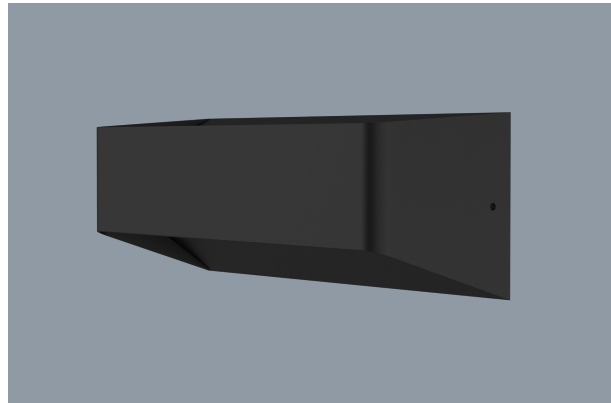

LOUNGE III S9327 - 18W

18 watt decorative IP54 architectural LED wall mount luminaire

Application

Ideal for any residential and commercial interior or exterior space

Design Specifications

- Durable aluminium body profile
- Quality white or black powder coat finish
- High efficiency SMD LED chips
- Indirect illumination (up and down) optical performance
- Integral constant current non-dimmable driver

Technical Specification

Model No.	Description	Input Voltage (V/AC)	Power (W)	Lumens (lm)	CCT (K)	CRI
S9327/300WW/WH	18W 3000K IP54 WH	240	18	720	3000	80
S9327/300WW/BK	18W 3000K IP54 BK	240	18	720	3000	80
S9327/300NDL/WH	18W 5000K IP54 WH	240	18	900	5000	80
S9327/300NDL/BK	18W 5000K IP54 BK	240	18	900	5000	80

Technical Specification

Model No.	Dim (mm)	Body Colour
S9327/300WW/WH	300(L) x 100(W) x 92(H)	WHITE
S9327/300WW/BK	300(L) x 100(W) x 92(H)	BLACK
S9327/300NDL/WH	300(L) x 100(W) x 92(H)	WHITE
S9327/300NDL/BK	300(L) x 100(W) x 92(H)	BLACK