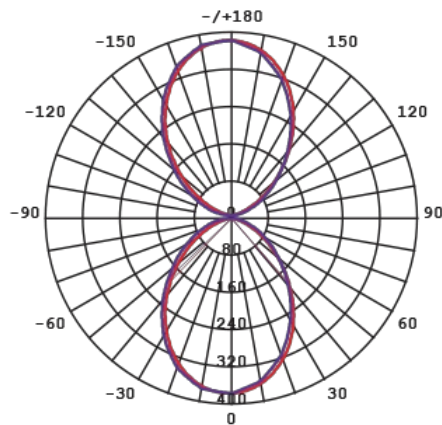

Dimensions

Photometric Data

Unit: cd C0/C180 _____ C90/C270 _____

S9327/300WW at 3000K

Product Images