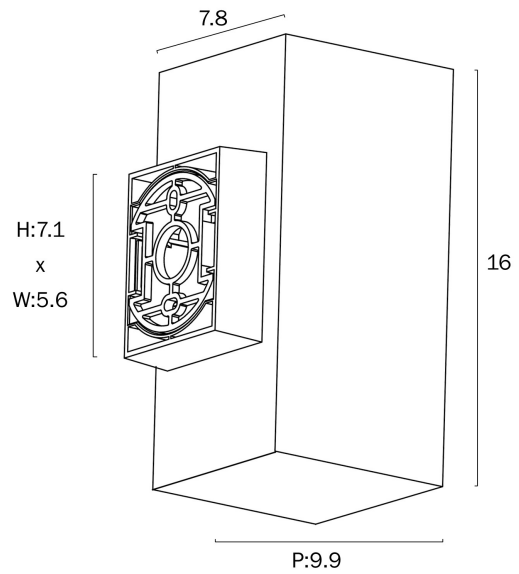

LORSA UP-DOWN EXTERIOR LED WALL LIGHT

Note: Dimensions are only a guide and may vary due to manufacturing variations.

LIGHT SOURCE

Voltage Input

240V

Total Wattage (max)

18

Globe Type

LED integrated SMD

Globe / Light Source qty

2

Globe / Light Source included

Yes

Color Kelvin

3 CCT (2700k - 3000k - 4000k)

Color Temperature

Fixture Weight (Kg)

0.35

Telbix.

Fixture Height (cm)

16

Fixture Width (cm)

7.8

WARRANTY