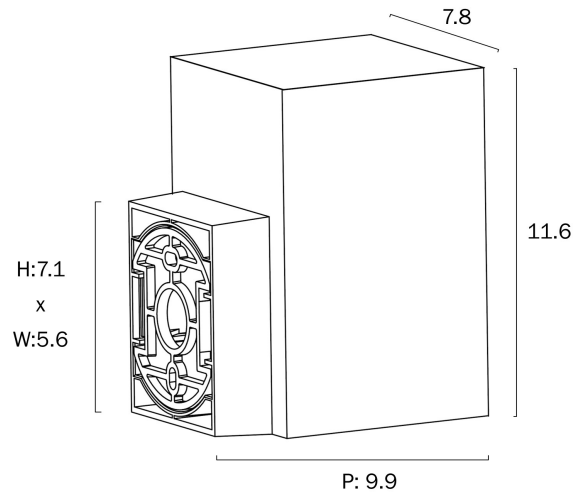

### LIGHT SOURCE

**Voltage Input**

240V

**Total Wattage (max)**

9

**Globe Type**

LED integrated SMD

**Globe / Light Source qty**

### PRODUCT DIMENSIONS

**Fixture Weight (Kg)**

0.28

## Fixture Height (cm)

11.6

## Fixture Width (cm)

7.8