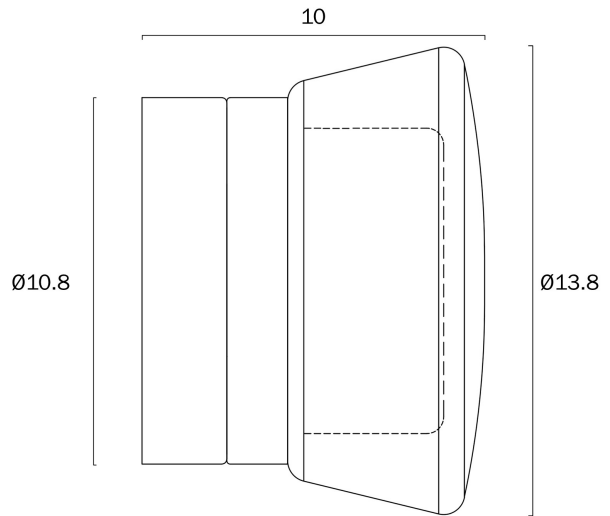

LOMIRA WALL LIGHT

Note: Dimensions are only a guide and may vary due to manufacturing variations.

LIGHT SOURCE

Voltage Input

240V

Total Wattage (max)

6

Globe Type

COLOUR AND MATERIAL

Fixture Material

Iron, Glass

PRODUCT DIMENSIONS

Fixture Weight (Kg)

0.6

WARRANTY

Replacement Warranty