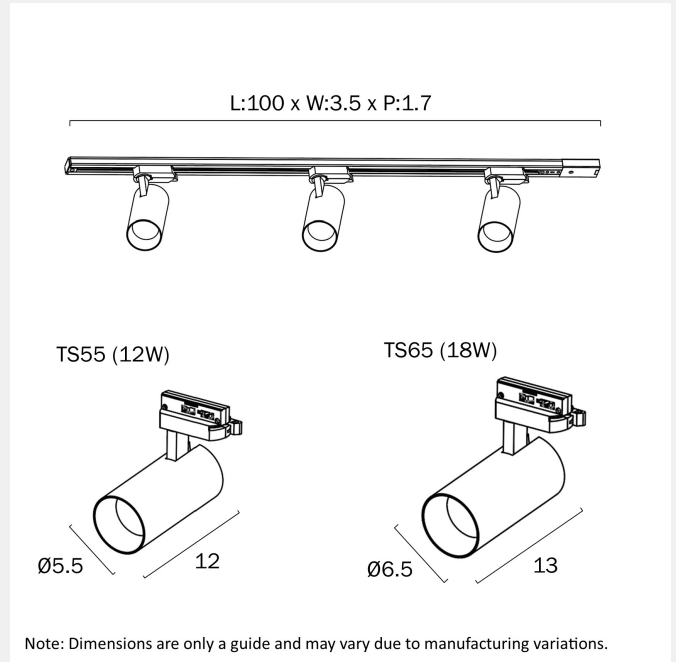

LOGIK TRACK LIGHT LED 18W CEILING LIGHT

LIGHT SOURCE

Voltage Input

240V

Total Wattage (max)

54

Globe Type

LED integrated COB

Surface

COLOUR AND MATERIAL

Fixture Material

Aluminium, Polycarbonate

PRODUCT DIMENSIONS

Fixture Weight (Kg)

1.45

Fixture Height (cm)

13

Telbix.

Fixture Length (cm)

1000

Fixture Width (cm)

6.5

WARRANTY

Replacement Warranty