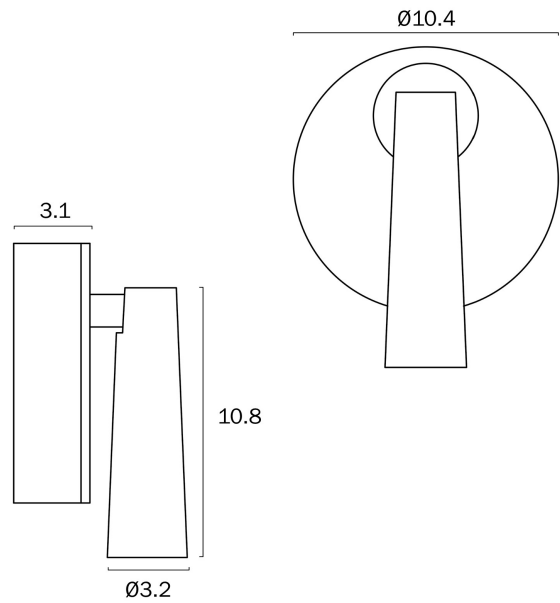

LODAN LED WALL LIGHT

Note: Dimensions are only a guide and may vary due to manufacturing variations.

LIGHT SOURCE

Voltage Input

240V

Total Wattage (max)

3

Globe Type

Mounting

Surface

Height Adjustable?

No

COLOUR AND MATERIAL

Fixture Material

Aluminium

PRODUCT DIMENSIONS

Fixture Weight (Kg)

0.48

Fixture Length (cm)

10.8

WARRANTY

Replacement Warranty

*3 Years

CARE