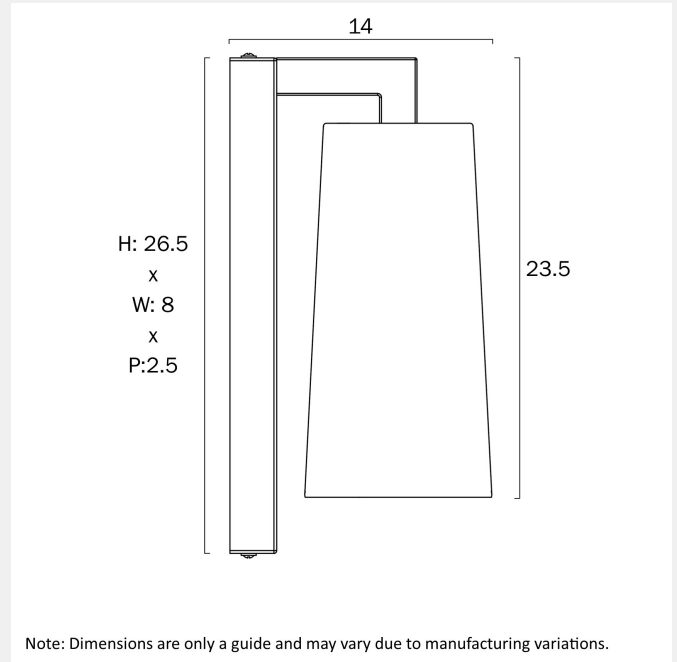

### LIGHT SOURCE

**Voltage Input**

240V

**Total Wattage (max)**

25

**Globe Type**

E14

**Globe / Light Source qty**

### PRODUCT DIMENSIONS

**Fixture Weight (Kg)**

0.6

**Fixture Width (cm)**

10

**Fixture Height (cm)**

23.5