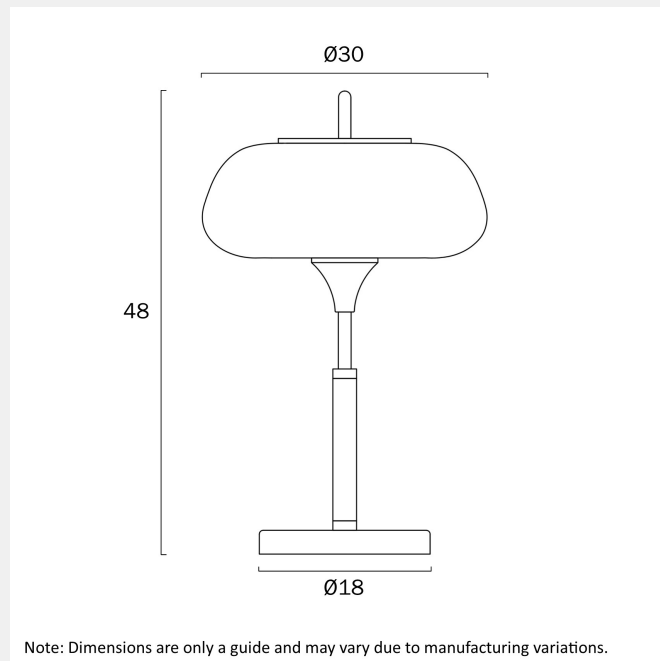

LASIAN TABLE LAMP

LIGHT SOURCE

Voltage Input

240V

Total Wattage (max)

25

Globe Type

E27

Fixture Material

Iron, Resin

PRODUCT DIMENSIONS

Fixture Weight (Kg)

2.68

Fixture Height (cm)

48

Cable Length (cm)