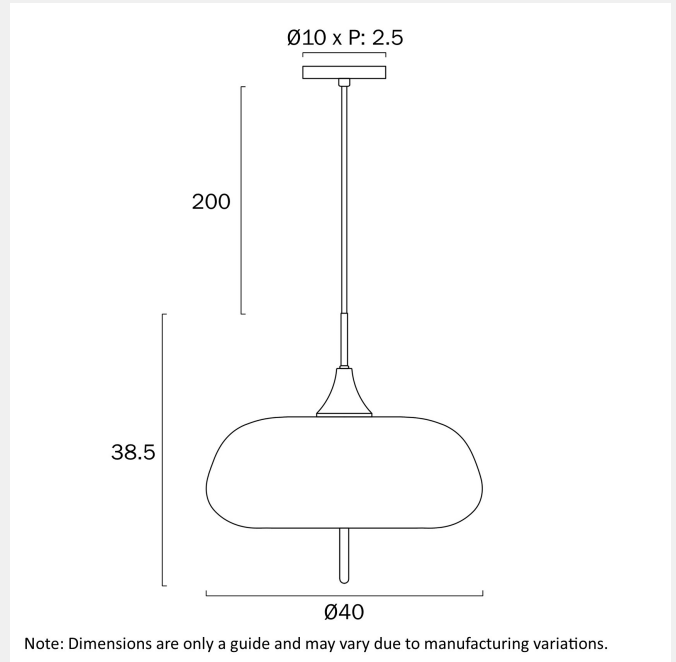

LASIAN 40CM PENDANT LIGHT

LIGHT SOURCE

Voltage Input

240V

Total Wattage (max)

50

Globe Type

E27

Diffuser Material

0

WARRANTY

Replacement Warranty

*3 Years

PRODUCT DIMENSIONS

Fixture Weight (Kg)

1.45

Fixture Height (cm)

38.5

Fixture Length (cm)

0

Fixture Width (cm)

0

Suspension Length (cm)

200