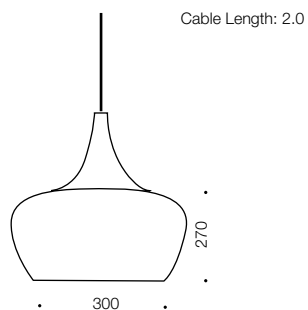

Landy

Specifications

Type	Pendant
Light Source	E27
Wattage	25w
Warranty	1 year*

Colours

Nickel Matt / Clear

Nickel Matt / Champagne

Nickel Matt / Smoke

Measurements