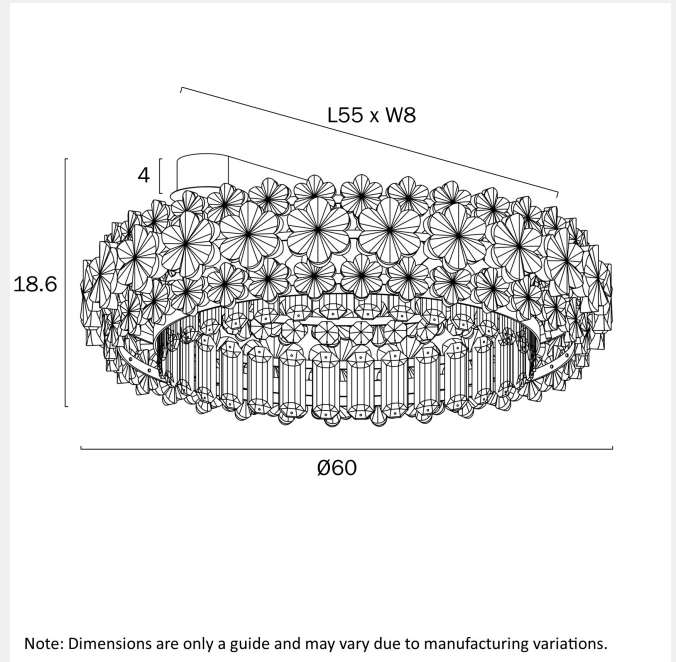

LANDIS 60CM CTC CEILING LIGHT

LIGHT SOURCE

Voltage Input

240V

Total Wattage (max)

46

Globe Type

LED integrated SMD

Globe / Light Source qty

1

Globe / Light Source included

Yes

Color Kelvin

3 CCT (3000k - 4000k - 5000k)

Color Temperature

Warm White; Natural White; Cool White