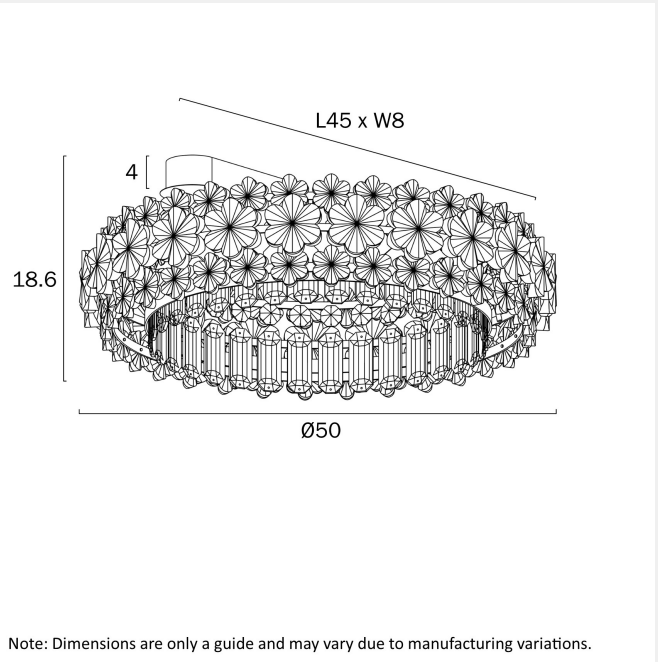

### LIGHT SOURCE

**Voltage Input**

240V

**Total Wattage (max)**

36

**Globe Type**

LED integrated SMD

**Globe / Light Source qty**