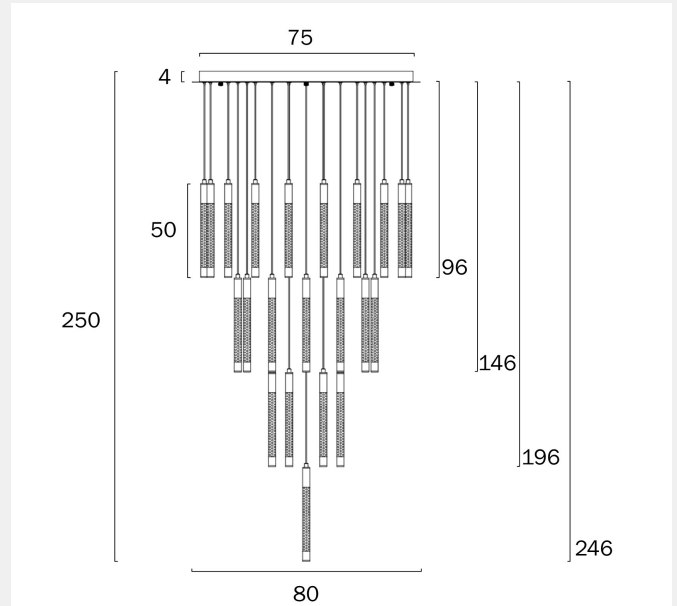

KURTZ 37 LED PENDANT LIGHT

Note: Dimensions are only a guide and may vary due to manufacturing variations.

LIGHT SOURCE

Voltage Input

240V

Total Wattage (max)

111

Globe Type

LED integrated SMD

Globe / Light Source qty

37

Globe / Light Source included

Yes

Color Kelvin

4000k

Color Temperature