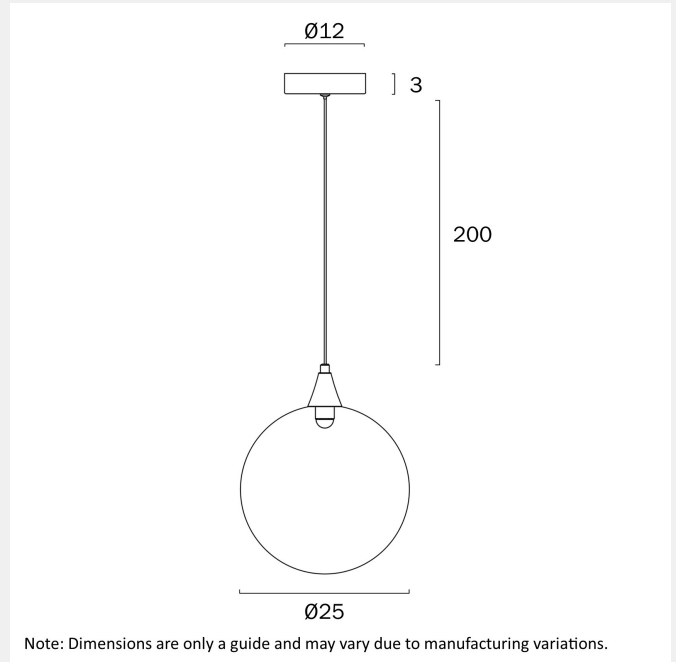

KUPLA 1 PENDANT LIGHT

LIGHT SOURCE

Voltage Input

240V

Total Wattage (max)

4

Globe Type

LED integrated SMD