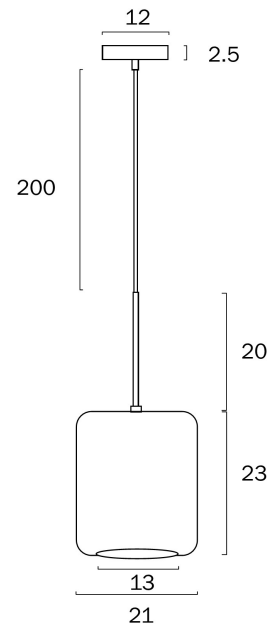

KOROVA SMALL PENDANT LIGHT

Note: Dimensions are only a guide and may vary due to manufacturing variations.

LIGHT SOURCE

Voltage Input

240V

Total Wattage (max)

25

Globe Type

E27

Globe / Light Source qty

1

Globe / Light Source included

No

Dimmable

Globe Dependant

SPECIFICATIONS

Lead and Plug

No

IP rating

IP20

Suspension Type

Cable

Height Adjustable?

Yes

Opal or Smoke

WARRANTY

Replacement Warranty

*3 Years

PRODUCT DIMENSIONS

Fixture Weight (Kg)

1.5

Fixture Height (cm)