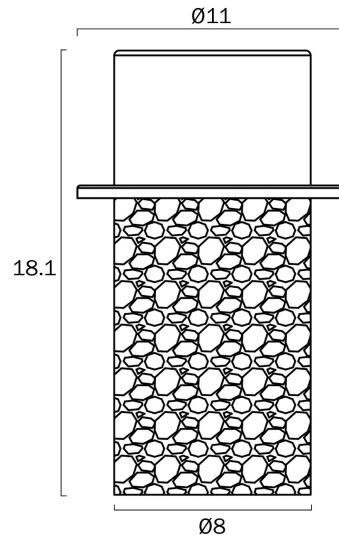

## KOLISA LED TABLE LAMP

Note: Dimensions are only a guide and may vary due to manufacturing variations.

### LIGHT SOURCE

**Voltage Input**

240V

**Total Wattage (max)**

6

**Globe Type**

LED integrated SMD

**Globe / Light Source qty**

### PRODUCT DIMENSIONS

**Fixture Weight (Kg)**

1.3

**Fixture Height (cm)**

18.1

**telbix.**

**Cable Length (cm)**

180 (30+Inline Switch+150)